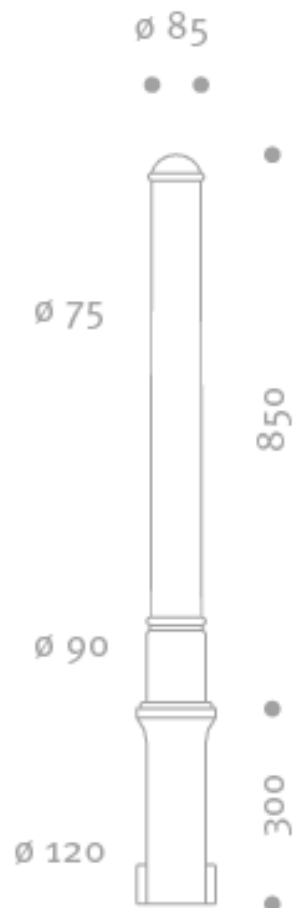

Additional information

Bollard ROM - Typ A

Drawings

Downloads

Drawings: [Rom_A_SM.png](#)
Catalogue page: [HESS_ROM_ap_EN.pdf](#)