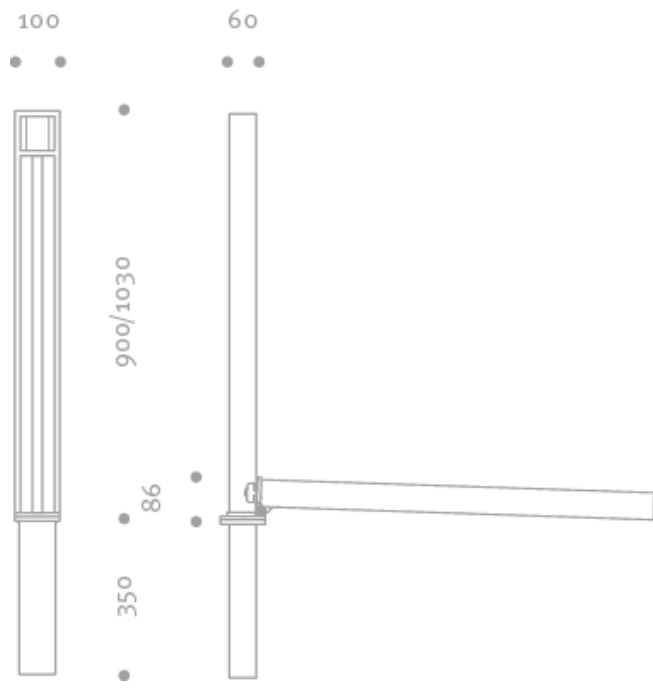

Specification sheets

Bollard REGOR 900 - Type D

Additional information

Bollard REGOR 900 - Type D

60.14800.3 oXKOS

Bollard REGOR 900 - Type D

Collapsible

Made of galvanised steel

Total height 900 mm

Triangular lock

With separate embedded base

Weight: Approx. 21 kgs

Colour:RAL/HESS-DB+Glimmer (to be specified)(Powder coated)

Additional information

Bollard REGOR 900 - Type D

Drawings

Downloads

Drawings: [Regor_D_SM.png](#)

Installation instructions: [HessMA_Absperrpoller_20110928.pdf](#)

Corresponding products

Bollard REGOR 900 - Type D

Waste receptacles QUARTA

http://www.hess.eu/en/Produkte/Produkte_Stadtmobiliar/Abfallbehaelter/QUARTA/