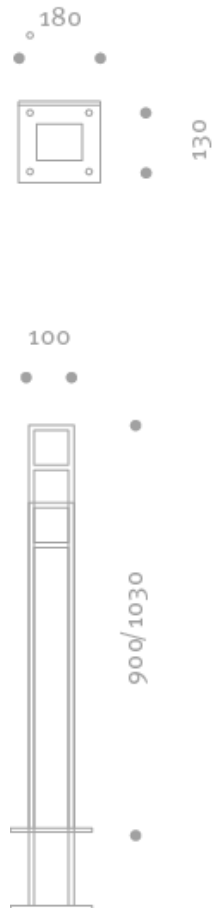

Specification sheets

Bollard REGOR 900 - Type C

Additional information

Bollard REGOR 900 - Type C

60.14800.2 oXKOS
Bollard REGOR 900 - Type C
With flange plate
Galvanised steel section
Total height 900 mm
With flange plate 180 x 180 mm
Weight: approx.14 kgs
Colour:RAL/HESS-DB+Glimmer (to be specified)(Powder coated)

Additional information

Bollard REGOR 900 - Type C

Drawings

Downloads

Drawings: [Regor_C_SM.png](#)

Installation instructions: [HessMA_Absperrpoller_20110928.pdf](#)

Corresponding products

Bollard REGOR 900 - Type C

Waste receptacles QUARTA

http://www.hess.eu/en/Produkte/Produkte_Stadtmobiliar/Abfallbehaelter/QUARTA/

Waste receptacles QUARTA K DOUBLE

http://www.hess.eu/en/Produkte/Produkte_Stadtmobiliar/Abfallbehaelter/QUARTA_K_ZWEIFACH/