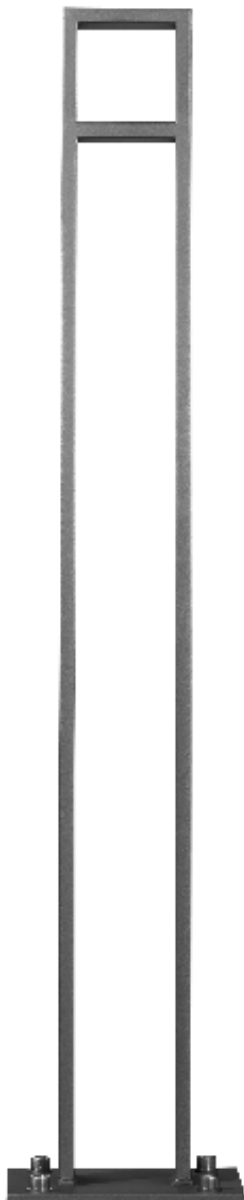

Specification sheets

Bollard REGOR 900 - Type C

Additional information

Bollard REGOR 900 - Type C

60.14800.2 oXKOS
Bollard REGOR 900 - Type C
With flange plate
Galvanised steel section
Total height 900 mm
With flange plate 180 x 180 mm
Weight: approx.14 kgs
Colour:RAL/HESS-DB+Glimmer (to be specified)(Powder coated)

Additional information

Bollard REGOR 900 - Type C

Drawings

Downloads

Drawings: [Regor_C_SM.png](#)

Installation instructions: [HessMA_Absperrpoller_20110928.pdf](#)

Corresponding products

Bollard REGOR 900 - Type C

Waste receptacles QUARTA

http://www.hess.eu/en/Produkte/Produkte_Stadtmobiliar/Abfallbehaelter/QUARTA/

Waste receptacles QUARTA K DOUBLE

http://www.hess.eu/en/Produkte/Produkte_Stadtmobiliar/Abfallbehaelter/QUARTA_K_ZWEIFACH/