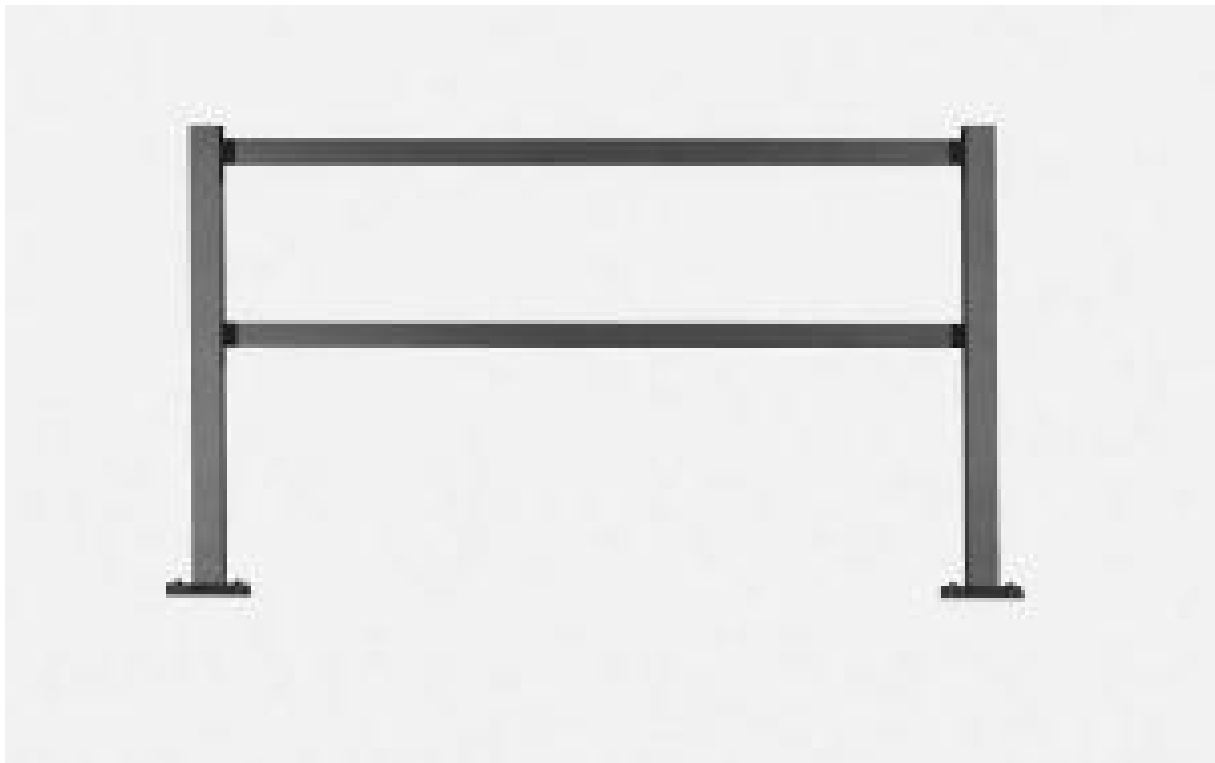

Specification sheets

Barrier bollard REGOR 900-2 - Type C

Additional information

Barrier bollard REGOR 900-2 - Type C

60.14820.2

Barrier bollard REGOR 900-2 - Type C

With flange plate

Galvanised steel section

Total height 900 mm

Suitable for 2 rails B 1500

Weight: approx.15 kgs

Colour:RAL/HESS-DB+Glimmer (to be specified)(Powder coated)

Additional information

Barrier bollard REGOR 900-2 - Type C

Drawings

Downloads

Drawings: [Regor_B_1500_2fach_SM.png](#)

Installation instructions: [HessMA_Absperrpoller_20110928.pdf](#)

Corresponding products

Barrier bollard REGOR 900-2 - Type C

Waste receptacles QUARTA

http://www.hess.eu/en/Produkte/Produkte_Stadtmobiliar/Abfallbehaelter/QUARTA/