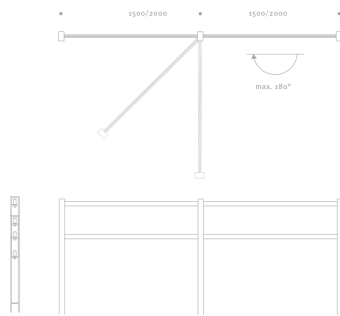

Specification sheets

Barrier bollard REGOR 900-2 - Type C

Additional information

Barrier bollard REGOR 900-2 - Type C

60.14820.2

Barrier bollard REGOR 900-2 - Type C

With flange plate

Galvanised steel section

Total height 900 mm

Suitable for 2 rails B 1500

Weight: approx.15 kgs

Colour:RAL/HESS-DB+Glimmer (to be specified)(Powder coated)

Additional information

Barrier bollard REGOR 900-2 - Type C

Drawings

Downloads

Drawings: [Regor_B_1500_2fach_SM.png](#)

Installation instructions: [HessMA_Absperrpoller_20110928.pdf](#)

Corresponding products

Barrier bollard REGOR 900-2 - Type C

Waste receptacles QUARTA

http://www.hess.eu/en/Produkte/Produkte_Stadtmobiliar/Abfallbehaelter/QUARTA/