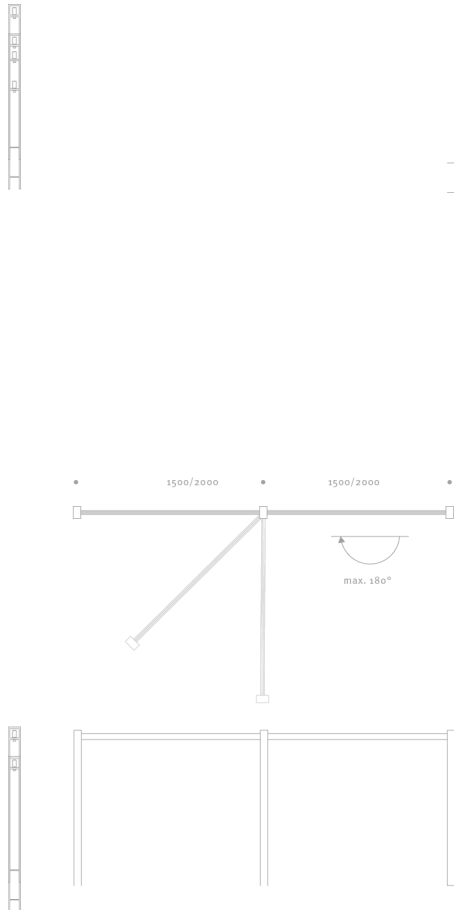

Specification sheets

Barrier bollard REGOR 900-1 - Type C

Additional information

Barrier bollard REGOR 900-1 - Type C

60.14810.2

Barrier bollard REGOR 900-1 - Type C

With flange plate

Galvanised steel section

Total height 900 mm

Suitable for 1 rail B 1500

Weight: approx.14 kgs

Colour:RAL/HESS-DB+Glimmer (to be specified)(Powder coated)

Additional information

Barrier bollard REGOR 900-1 - Type C

Drawings

Downloads

Drawings: [Regor_B_1500_einfach_SM.png](#)

Installation instructions: [HessMA_Absperrpoller_20110928.pdf](#)

Corresponding products

Barrier bollard REGOR 900-1 - Type C

Waste receptacles QUARTA

http://www.hess.eu/en/Produkte/Produkte_Stadtmobiliar/Abfallbehaelter/QUARTA/