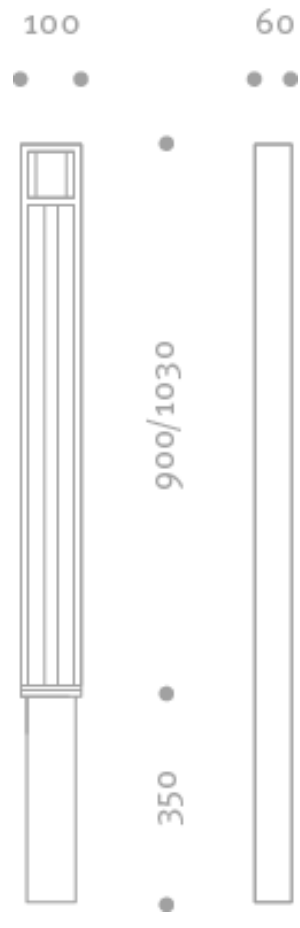

Specification sheets

Bollard REGOR 900 - Type B

Additional information

Bollard REGOR 900 - Type B

60.14800.1 oXKOS

Bollard REGOR 900 - Type B

Removable

Made of galvanised steel

Total height 900 mm

Triangular lock

With separate embedded base

Weight: Approx. 20 kgs

Colour:RAL/HESS-DB+Glimmer (to be specified)(Powder coated)

Additional information

Bollard REGOR 900 - Type B

Drawings

Downloads

Drawings: [Regor_B_SM.png](#)

Installation instructions: [HessMA_Absperrpoller_20110928.pdf](#)

Corresponding products

Bollard REGOR 900 - Type B

Waste receptacles QUARTA

http://www.hess.eu/en/Produkte/Produkte_Stadtmobiliar/Abfallbehaelter/QUARTA/