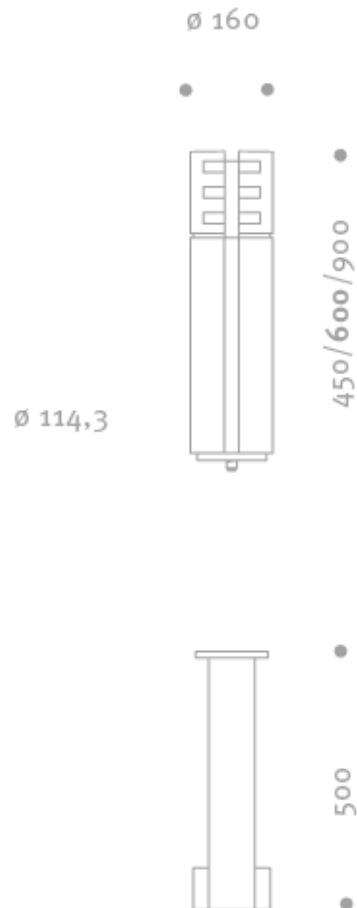

Specification sheets

Bollard POLARIS 900 - Typ B

Additional information

Bollard POLARIS 900 - Typ B

60.14302.1 oXKOS

Bollard POLARIS 900 - Typ B

Removable

Made of aluminium cast

Total height 900 mm, ø 160 mm

Triangular lock

With separate embedded base 500 mm made of galvanised steel

Colour:RAL/HESS-DB+Glimmer (to be specified)

Weight: approx.24 kgs

Additional information

Bollard POLARIS 900 - Typ B

Drawings

Downloads

- Drawings: [Polaris_B_SM.png](#)
Installation instructions: [HessMA_Absperrpoller_20110928.pdf](#)
Catalogue page: [HESS_POLARIS_ap_EN.pdf](#)

Corresponding products

Bollard POLARIS 900 - Typ B