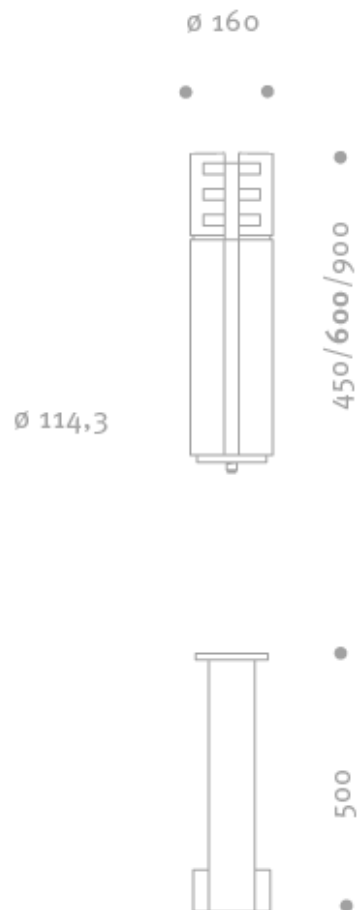

Specification sheets

Bollard POLARIS 600 - Typ B

Additional information

Bollard POLARIS 600 - Typ B

60.14301.1 oXKOS

Bollard POLARIS 600 - Typ B

Removable

Made of aluminium cast

Total height 600 mm, ø 160 mm

Triangular lock

With separate embedded base 500 mm made of galvanised steel

Colour:RAL/HESS-DB+Glimmer (to be specified)

Weight: approx.21 kgs

Additional information

Bollard POLARIS 600 - Typ B

Drawings

Downloads

- Drawings: [Polaris_B_SM.png](#)
Installation instructions: [HessMA_Absperrpoller_20110928.pdf](#)
Catalogue page: [HESS_POLARIS_ap_EN.pdf](#)

Corresponding products

Bollard POLARIS 600 - Typ B