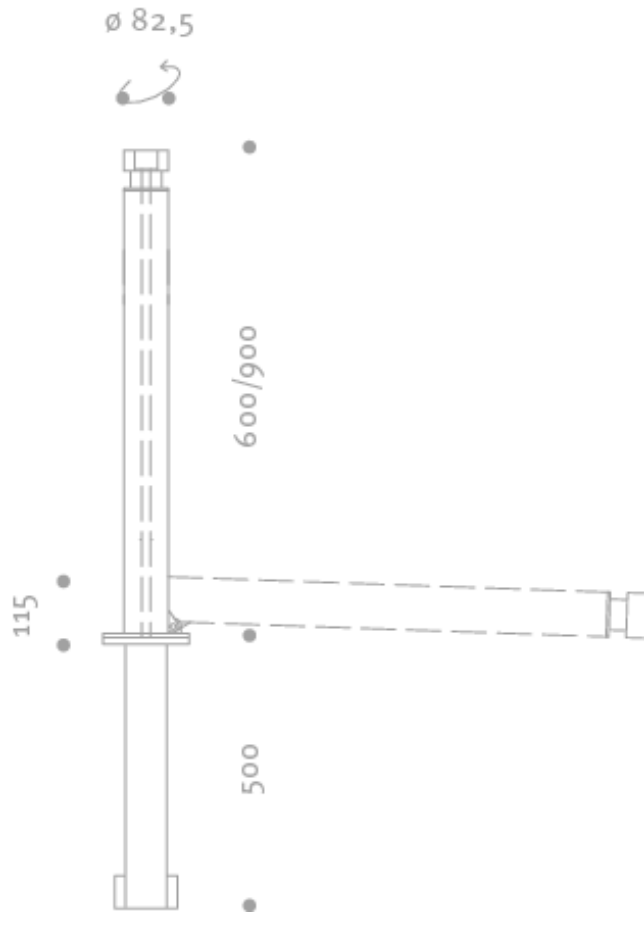

Additional information

Bollard MORANO 600 - Typ D

Drawings

Downloads

1. Drawings: [Morano_D_SM.png](#)
   Installation instructions: [HessMA_Absperrpoller_20110928.pdf](#)
   Catalogue page: [HESS_MORANO_as_EN.pdf](#)