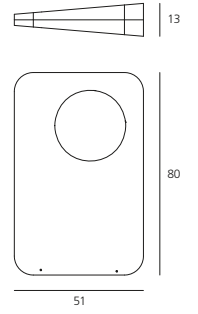

- Light fixture with direct emission, with high-performance monochromatic LED light sources.
- Floor installation.
- Light grey finish.
- Composed by support with lamp compartment, lamp and accessory compartment.
- Lamp unit in die-cast EN-AB 47100 aluminium, painted with 3-stage outdoor treatment: nanotechnologies, antioxidant primer, polyester paint.
- UV resistant diffuser in transparent shock resistant polycarbonate.
- Painted trapezoidal lamp support in vibrated concrete, with galvanized reinforcing ring for fixing to the base.
- Accessory compartment in polymers with closure cover in AISI 316.
- Hot galvanized steel mounting plate, with holes for ground fixing by means of log bolts or dowels.
- AISI 316 stainless steel screws and silicone seal gasket.
- Provided with IP67 cable and connector for the mains connection.
- Technical features of light fixtures in compliance with EN60598-1.
- IP Rating IP65.
- ENEC approved.
- Insulation class II.

## Eraclea

● light grey

IP65   

**T085300**      6 LED      6,3W      4000K

220/240Vac 50/60Hz electronic ballast

Total power  
7,2W