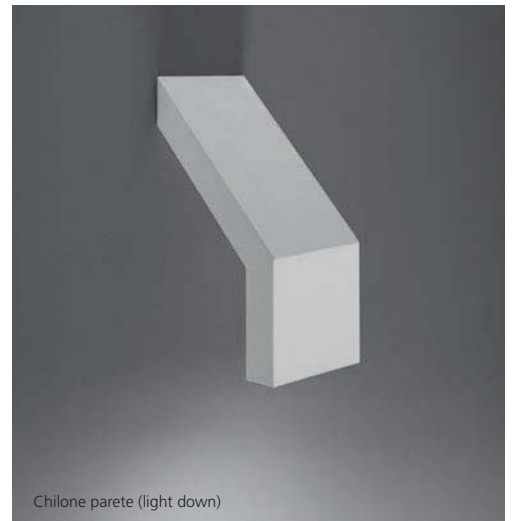

Chilone parete (light down)