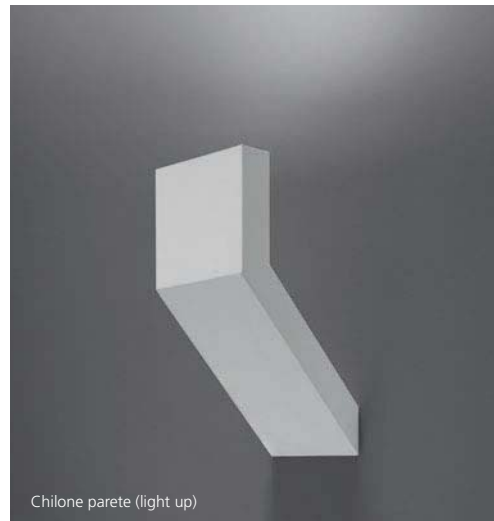

Chilone parete (light down)

Chilone parete (light up)