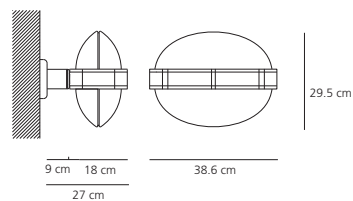

Specificità: accessori parete: schermo direzionale. Fissaggio palo: con flangia o con palo interrato.

Light emission

Colours

- Structure: black
- Structure: silver grey
- Diffuser: white

Materials

Body is phospho-chromated diecast aluminium painted with polyester for maximum resistance to oxidation; internal metal components in stainless steel; diffuser in sanded glass with transparent profile; sealant in silicone rubber; pole in painted steel.

Matériaux

Corps en fonte d'aluminium avec traitement de phosphochromatation et revêtement avec une peinture polyester pour une résistance maximale à l'oxydation ; visserie en acier inoxydable ; diffuseur en verre moulé sablé avec profilé transparent ; mât en acier verni.

Materialien

Leuchtenkörper aus Aluminiumguß, der nach einer Phosphor-Verchromung mit Polyester-Lack zum Schutz gegen Oxydation lackiert wird; Schrauben aus Edelstahl; Schirm aus sandgestrahltem Preßglas mit transparentem Profil; Dichtung aus geschäumtem Silikon; Mast aus lackiertem Stahl. Zubehör (Alcesti parete): Reflektorschirm aus eloxiertem Aluminium.

Materiales

fusión de aluminio, anteriormente fosfocromado y barnizado con poliester para la resistencia máxima a la oxidación; tornillería en acero inox; difusor en cristal estampado arenado con perfil transparente; guarnición en silicona dilatada.