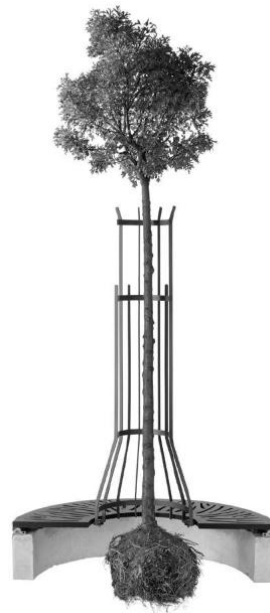

Specification sheets
Tree guard **ALGARVE R 2**

Additional information

Tree guard ALGARVE R 2

30.31002.0 MONTAGE BS

Tree guard ALGARVE R 2

Galvanised steel

Dimensions: Top \varnothing 488 mm ; bottom \varnothing 777 mm

Total height: 1820 mm

With fixation set C for installation on tree grate

With level compensation

Colour: RAL/HESS-DB+Glimmer (to be specified) (Powder coated)

Weight: approx.42 kgs

Additional information

Tree guard ALGARVE R 2