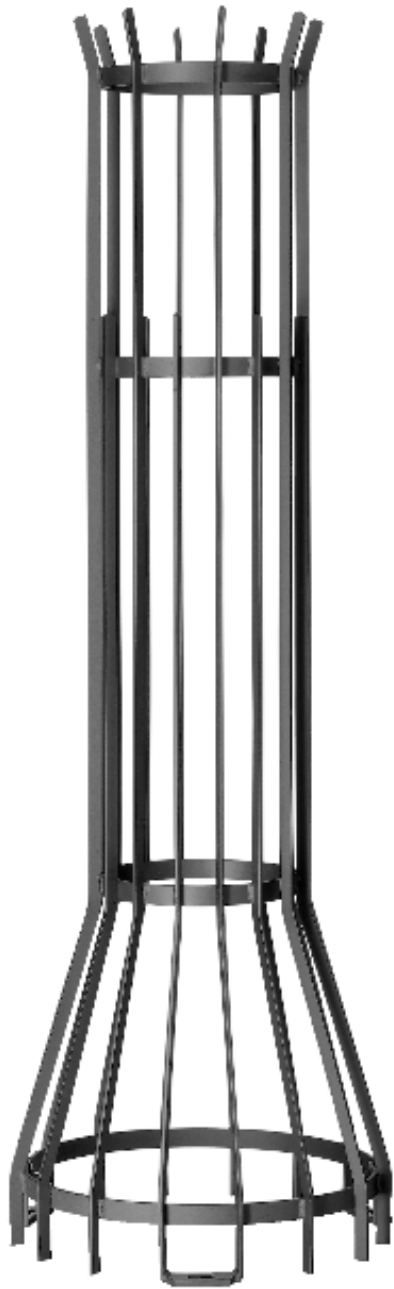

Specification sheets
Tree guard **ALGARVE R 2**

Additional information

Tree guard ALGARVE R 2

30.31002.0 MONTAGE BS

Tree guard ALGARVE R 2

Galvanised steel

Dimensions: Top \varnothing 488 mm ; bottom \varnothing 777 mm

Total height: 1820 mm

With fixation set C for installation on tree grate

With level compensation

Colour: RAL/HESS-DB+Glimmer (to be specified) (Powder coated)

Weight: approx.42 kgs

Additional information

Tree guard ALGARVE R 2