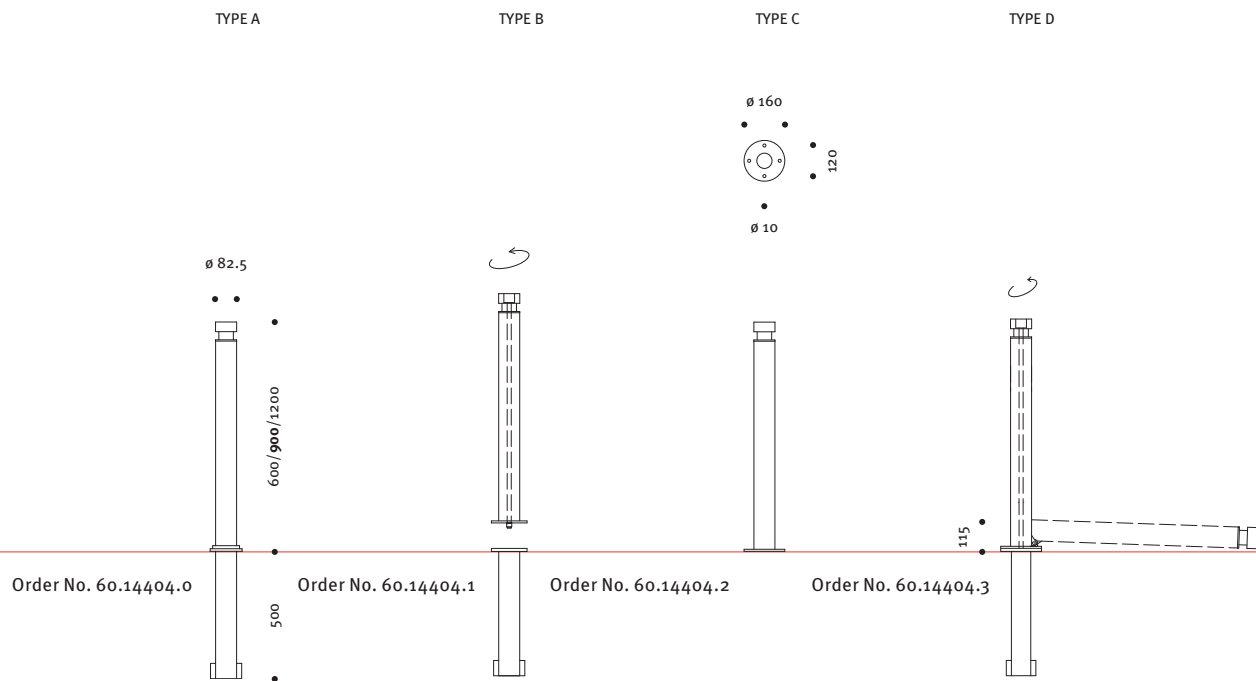

Product Name	Height mm	Order No.	Order No.	Order No.	Order No.
		Type A fixed	Type B detachable	Type C flange mount	Type D collapsible
MORANO	600	60.14403.0	60.14403.1	60.14403.2	60.14403.3
	900	60.14404.0	60.14404.1	60.14404.2	60.14404.3
	1200	60.14405.0	60.14405.1	60.14405.2	60.14405.3

Product information
www.hess.eu/o720