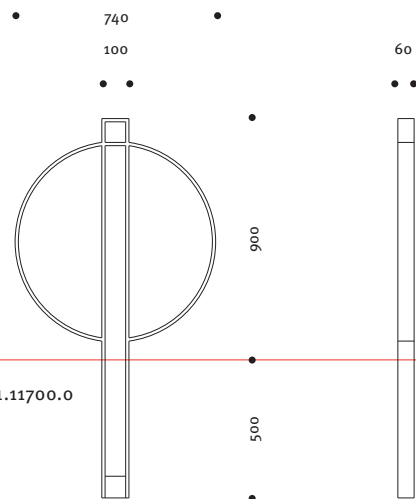

CERES

C E R E S . Bicycle Rack

Galvanised steel construction. Choice of mica or DB finish.

Additional charge: Soft or RAL finish. Flange plate.

Product Name	Order No.	Colour
CERES	61.11700.0	mica or DB finish

Product information
www.hess.eu/o807

Order No. 61.11700.0