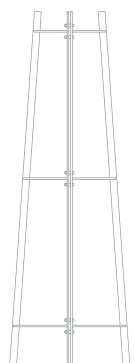

## W E G A . Tree Guard . Round

Suitable for all tree grates with round inner openings. Galvanised steel construction bolts to tree grate. Comes with level compensation system. Choice of mica or DB finish.

Additional charge: Soft or RAL finish.

	Size	Order No.
WEGA R 1	Ø 620	30.32100.0
WEGA R 2	Ø 825	30.32101.0

---

Product information  
[www.hess.eu/o233](http://www.hess.eu/o233)

---

• Ø 610 / Ø 815 •

Ø 290 / Ø 495