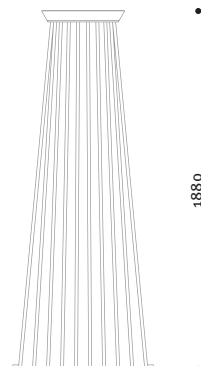

SCULPO Q . Tree Guard . Square

Suitable for all tree grates with square inner opening. Galvanised steel construction bolts to tree grate. Comes with level compensation system. Choice of mica or DB finish.

Additional charge: Soft or RAL finish.

	Size	Order No.
SCULPO R 1	∅ 620	30.32600.0
SCULPO R 2	∅ 825	30.32600.1
SCULPO Q 1	□ 570	30.32601.0
SCULPO Q 2	□ 840	30.32601.1

Product information
www.hess.eu/o211

• ∅ 620/∅ 825 •

• ∅ 430/∅ 530 •

1880

Order No. 30.32600.0

□ 570 / □ 840

• ∅ 430/∅ 530 •

1880

Order No. 30.32601.0